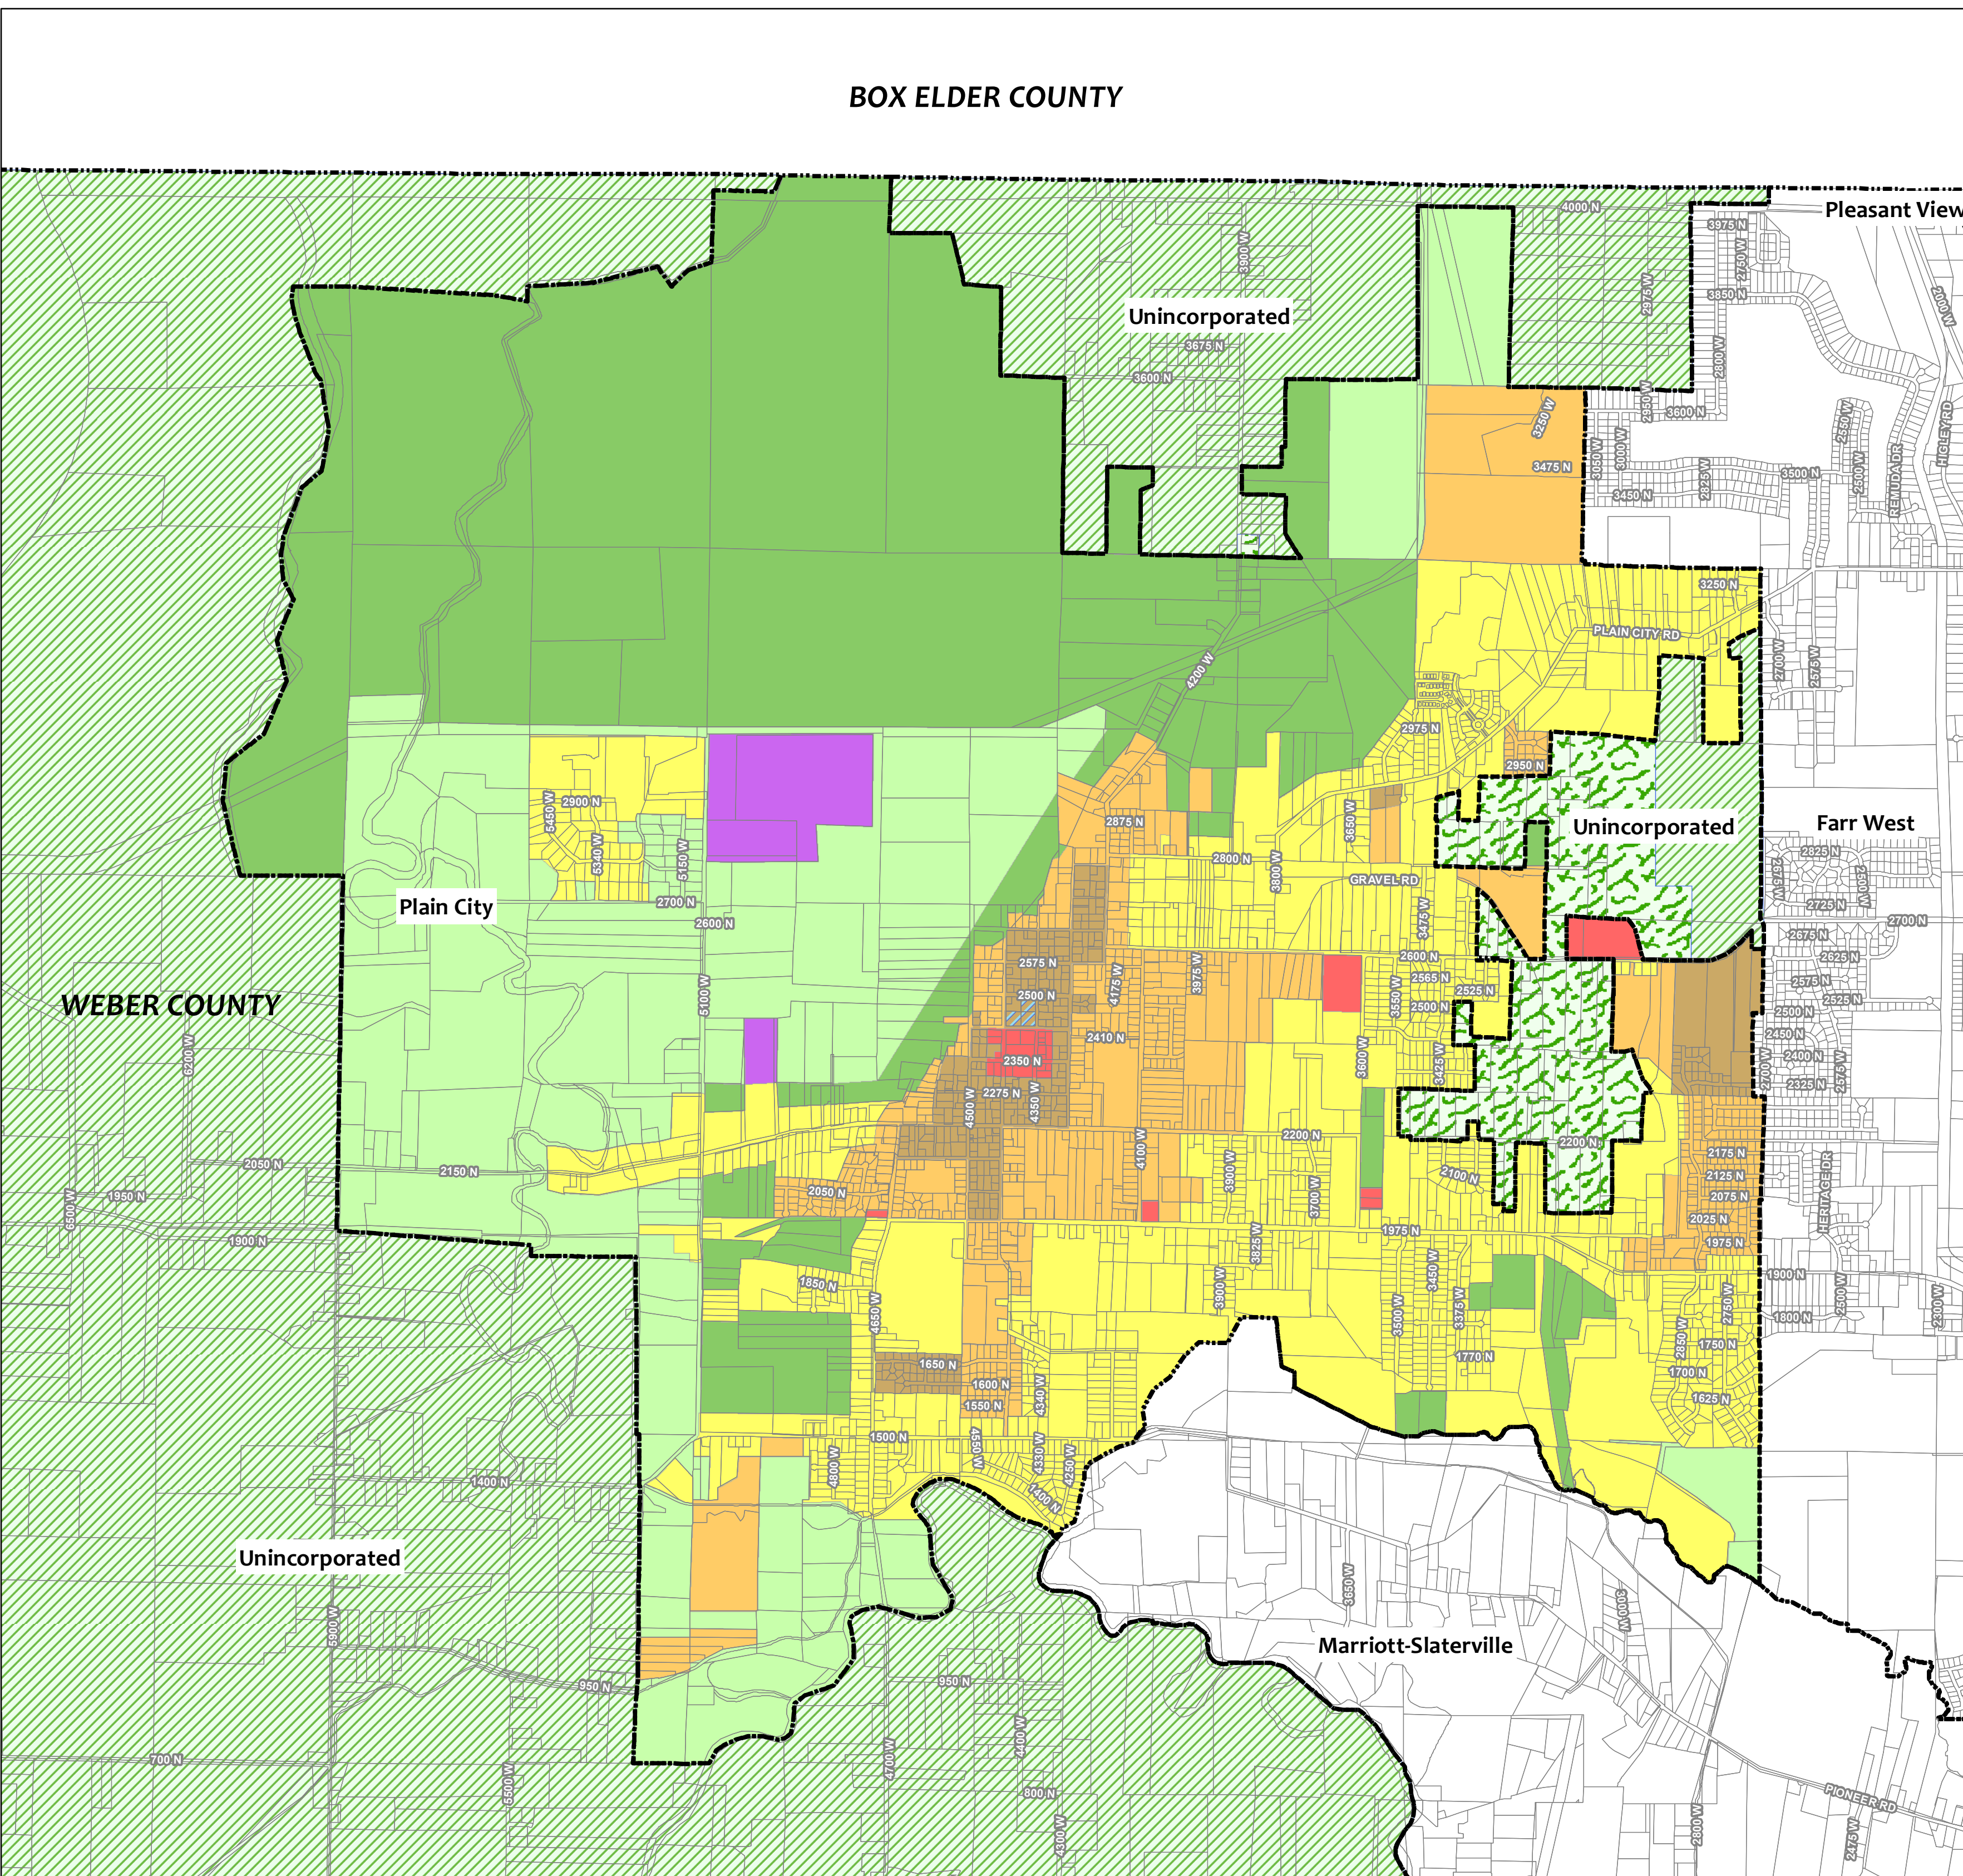

BOX ELDER COUNTY

Zoning Map

June 2017

Legend

Municipal Boundaries

Plain City Zoning

- C-1
- C-2
- C-3
- A-1
- A-2
- R-1-11
- RE-15
- RE-20
- Senior Housing Overlay

Weber County Zoning

- WC-A-1
- WC-A-2

1 inch = 1,600 feet

J-U-B ENGINEERS, INC.

Plain City

Unincorporated

Unincorporated

Farr West

WEBER COUNTY

Unincorporated

Marriott-Slaterville